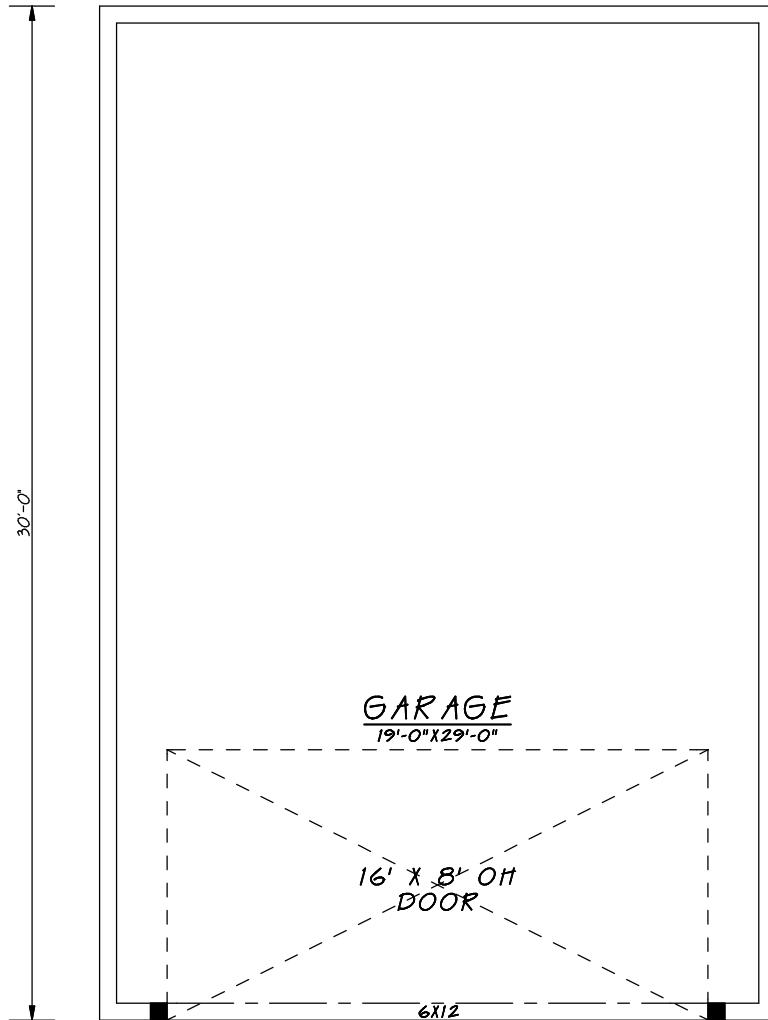

**FRONT ELEVATION**

SCALE 1/4"=1'-0"

**AREA**

1ST FLOOR  
TOTAL

600 SQ.FT.  
600 SQ.FT.

ALL PLANS CAN BE CHANGED  
TO FIT YOUR NEEDS